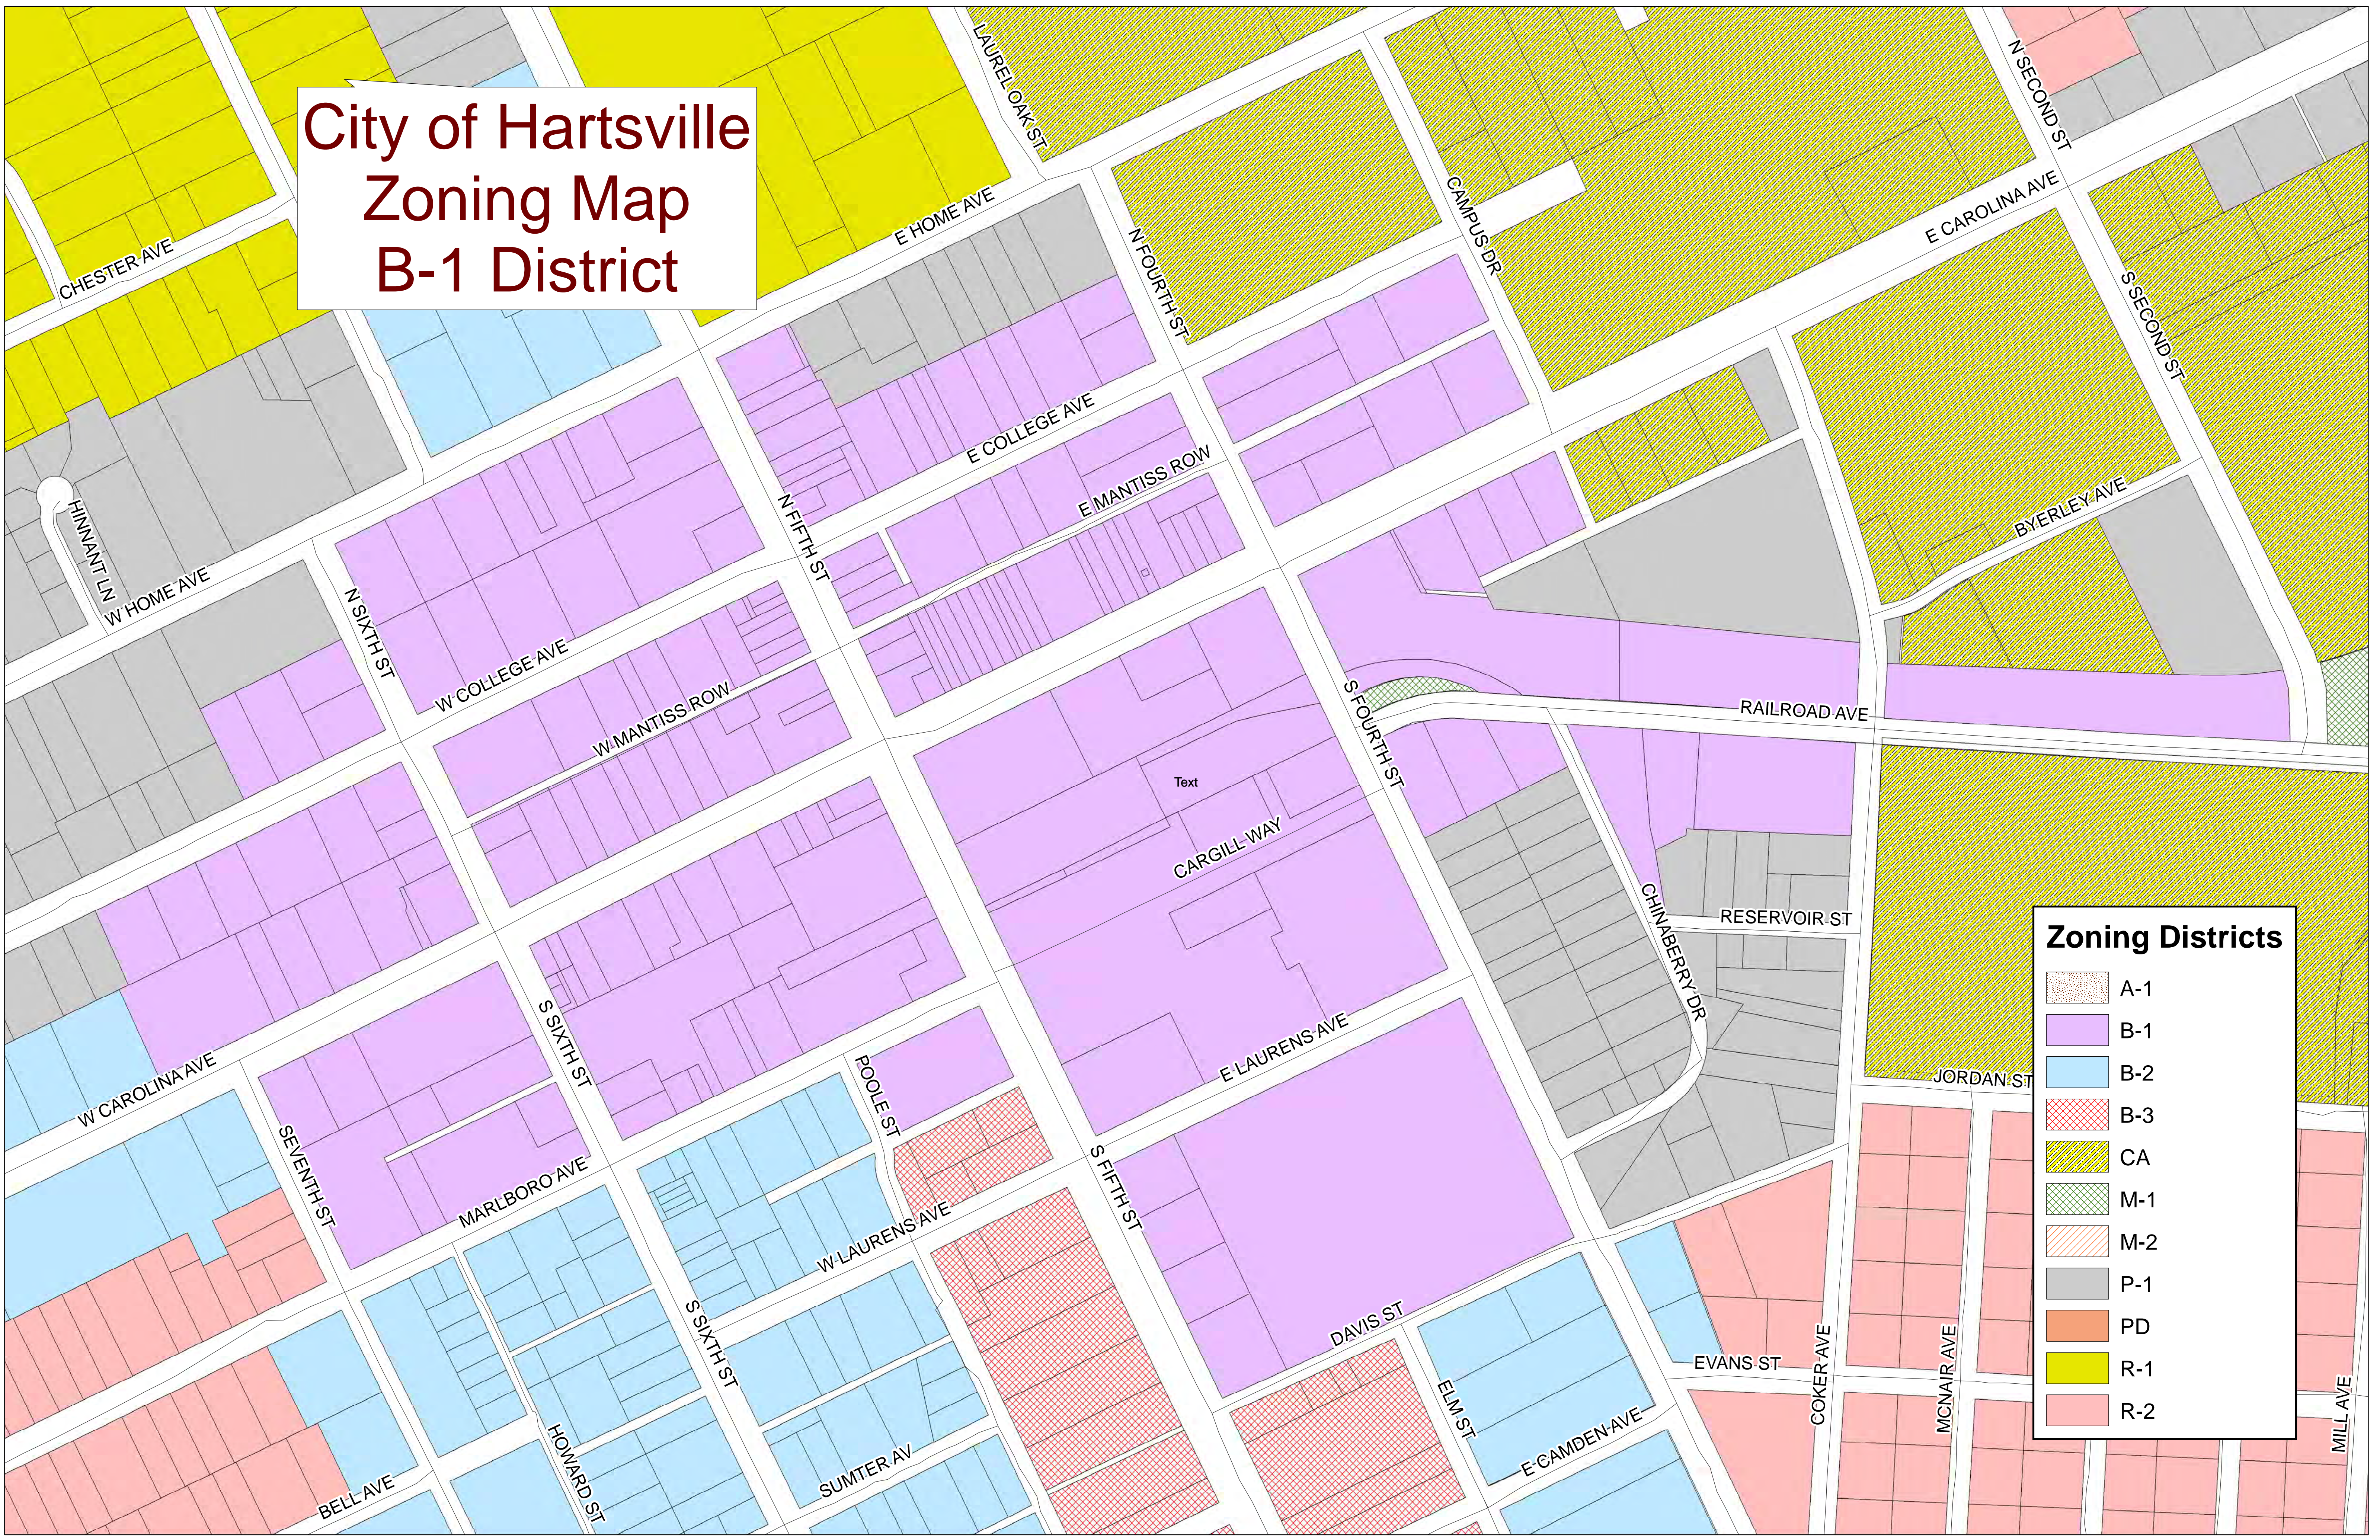

City of Hartsville Zoning Map B-1 District

Zoning Districts	
	A-1
	B-1
	B-2
	B-3
	CA
	M-1
	M-2
	P-1
	PD
	R-1
	R-2

CHESTER AVE

HIMANT LN

W HOME AVE

N SIXTH ST

W COLLEGE AVE

W MANTISS ROW

JORDAN ST

W CAROLINA AVE

SEVENTH ST

MARLBORO AVE

S SIXTH ST

POOLE ST

E LAURENS AVE

S FIFTH ST

DAVIS ST

W LAURENS AVE

S SIXTH ST

SUMTER AV

ELM ST

E-CAMDEN AVE

EVANS ST

COKER AVE