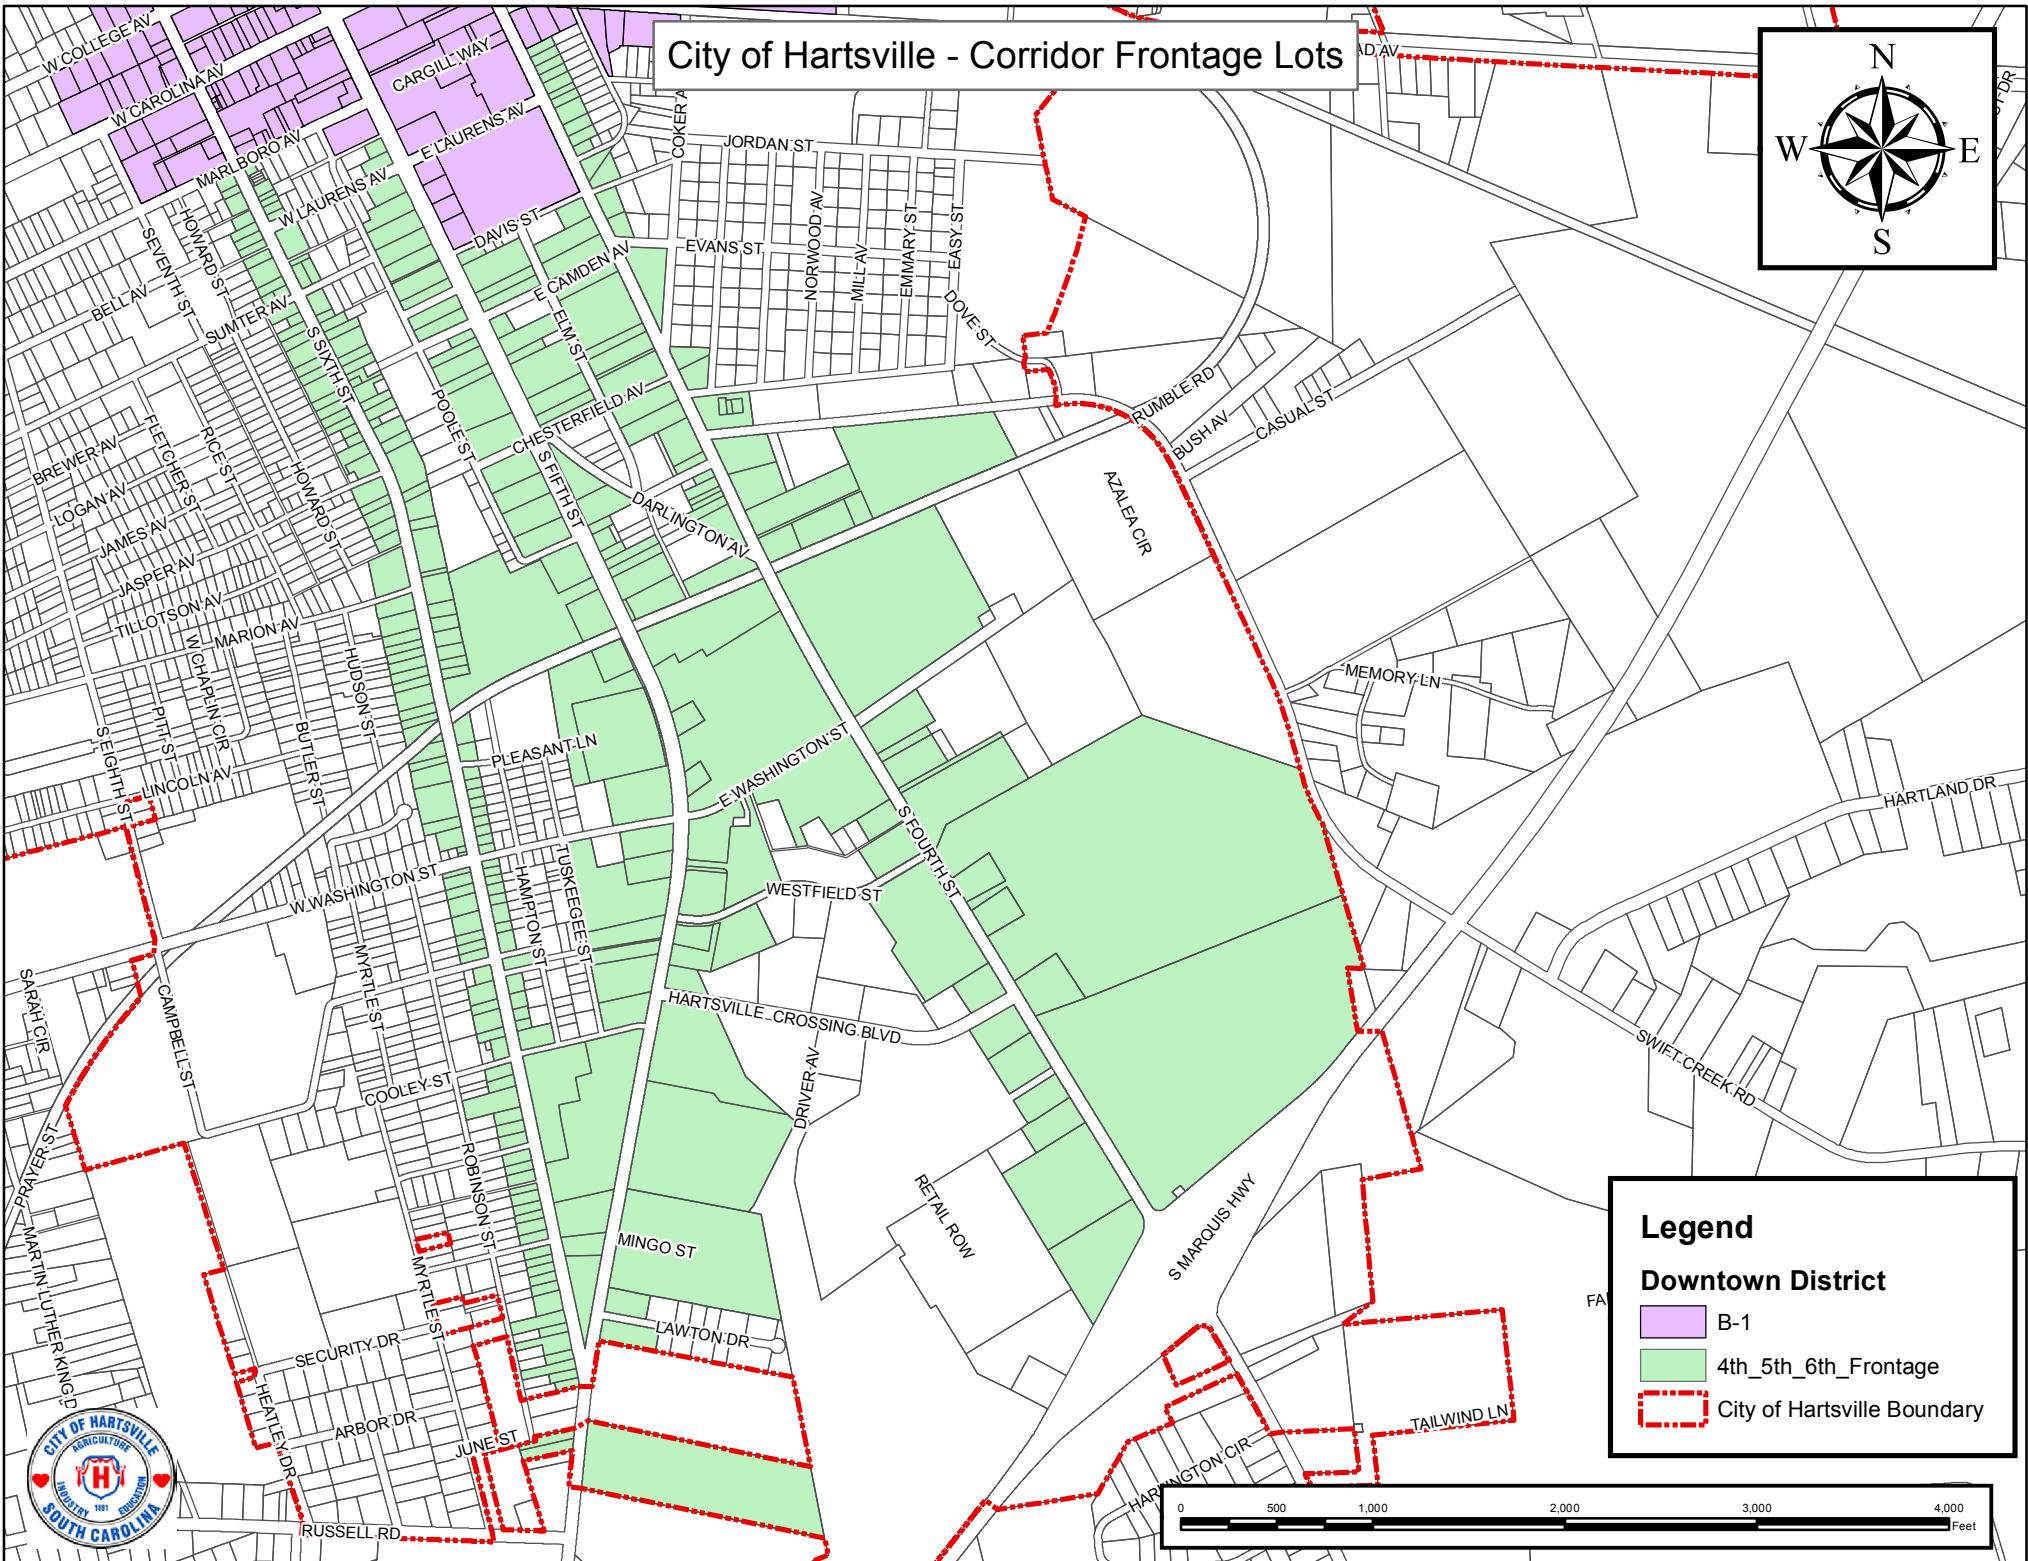

City of Hartsville - Corridor Frontage Lots

Legend

Downtown District

- B-1
- 4th_5th_6th_Frontage
- City of Hartsville Boundary